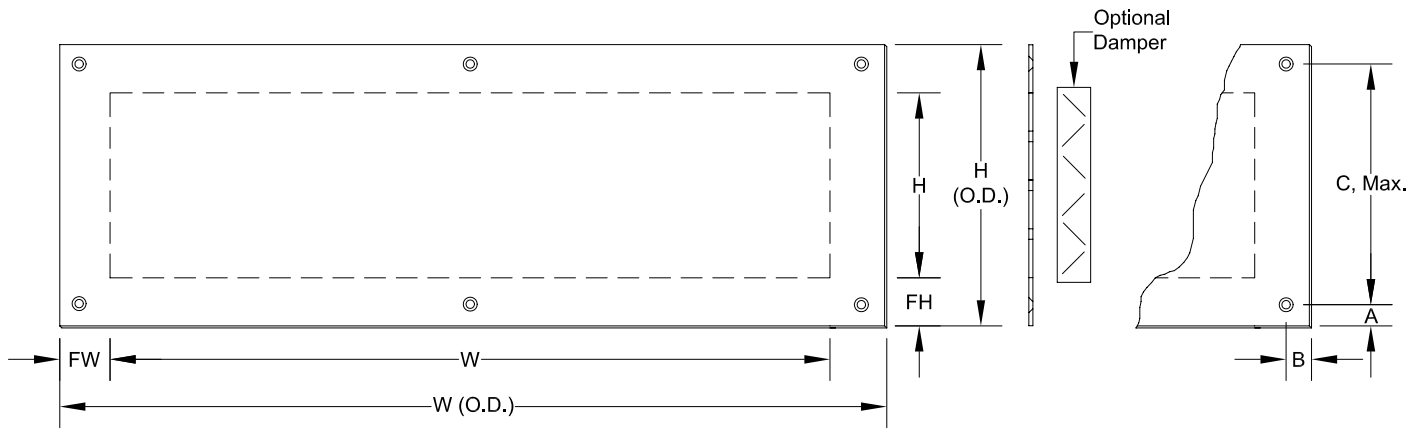

## PATTERN GR238

2-3/8" GRECIAN or UNION JACK

58% OPEN

NO. OF PATTERNS	W or H INCHES	NO. OF PATTERNS	W or H INCHES	NO. OF PATTERNS	W or H INCHES	NO. OF PATTERNS	W or H INCHES	NO. OF PATTERNS	W or H INCHES
1	2.308	11	27.558	21	52.808	31	78.058	41	103.308
2	4.833	12	30.083	22	55.333	32	80.583	42	105.833
3	7.358	13	32.608	23	57.858	33	83.108	43	108.358
4	9.883	14	35.133	24	60.383	34	85.633	44	110.883
5	12.408	15	37.658	25	62.908	35	88.158	45	113.408
6	14.933	16	40.183	26	65.433	36	90.683	46	115.933
7	17.458	17	42.708	27	67.958	37	93.208	47	118.458
8	19.983	18	45.233	28	70.483	38	95.733		
9	22.508	19	47.758	29	73.008	39	98.258		
10	25.033	20	50.283	30	75.533	40	100.783		

**SCREW SIZE:**  #8 x 1",  #10 x 1-1/2",  Other \_\_\_\_\_  
**HEAD STYLE:**  Flat Head Phillips  Flat Head Slotted  Pan Head Phillips  Other \_\_\_\_\_  
**SCREW MATERIAL:**  Steel  Stainless  Brass  Bronze **SCREW FINISH:**  Mill  Mill, Lacquered  As Grille  Painted  Mill, Oxidized & Lacquered

NOTE: Corner of holes may have a small radii as required for manufacturing.  
 To maintain KEES' policy of continuous product improvement, we reserve the right to change prices, specifications, ratings or dimensions without notice or obligation.