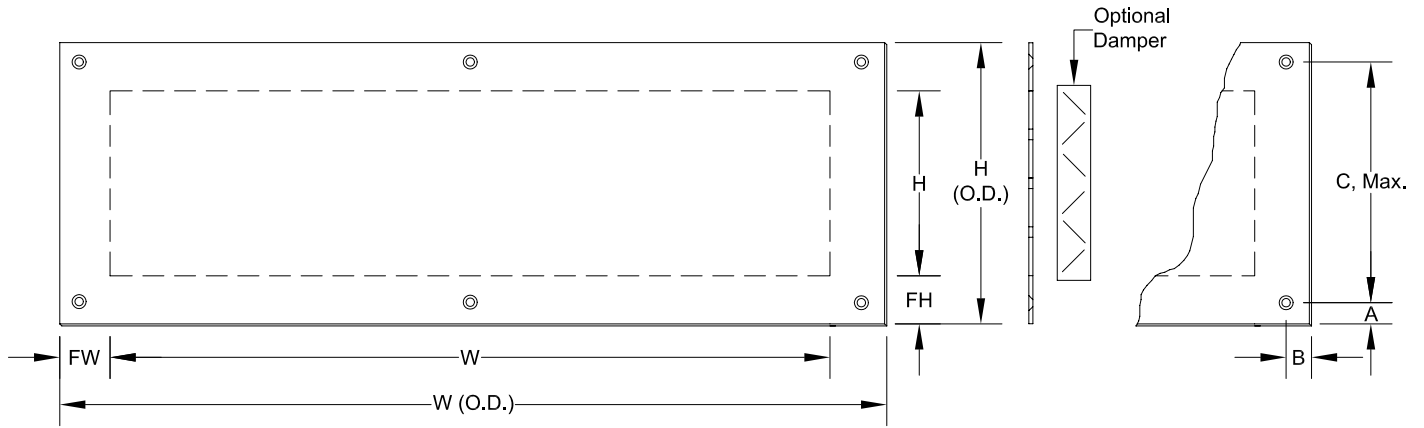

## PATTERN EG200

2" EGYPTIAN

55% OPEN

NO. OF PATTERNS	W or H INCHES	NO. OF PATTERNS	W or H INCHES	NO. OF PATTERNS	W or H INCHES	NO. OF PATTERNS	W or H INCHES	NO. OF PATTERNS	W or H INCHES	NO. OF PATTERNS	W or H INCHES
1	2.00	11	24.50	21	47.00	31	69.50	41	92.00	51	114.50
2	4.25	12	26.75	22	49.25	32	71.75	42	94.25	52	116.75
3	6.50	13	29.00	23	51.50	33	74.00	43	96.50	53	119.00
4	8.75	14	31.25	24	53.75	34	76.25	44	98.75		
5	11.00	15	33.50	25	56.00	35	78.50	45	101.00		
6	13.25	16	35.75	26	58.25	36	80.75	46	103.25		
7	15.50	17	38.00	27	60.50	37	83.00	47	105.50		
8	17.75	18	40.25	28	62.75	38	85.25	48	107.75		
9	20.00	19	42.50	29	65.00	39	87.50	49	110.00		
10	22.25	20	44.75	30	67.25	40	89.75	50	112.25		

Qty.	O.D. Size W x H	Duct Size W x H	Pattern Size W x H	No. of Patterns W x H	Material	Thickness

Minimum Flange Allowed "F"	Actual "F"		Mounting Holes				Mounting Option	Finish	O.B.D.	Tag
	FW	FH	A & B	C	No. Holes					

**SCREW SIZE:**  #8 x 1",  #10 x 1-1/2",  Other \_\_\_\_\_  
**HEAD STYLE:**  Flat Head Phillips  Flat Head Slotted  Pan Head Phillips  Other \_\_\_\_\_  
**SCREW MATERIAL:**  Steel  Stainless  Brass  Bronze **SCREW FINISH:**  Mill  Mill, Lacquered  As Grille  Painted  Mill, Oxidized & Lacquered

NOTE: Corner of holes may have a small radii as required for manufacturing.  
 To maintain KEES' policy of continuous product improvement, we reserve the right to change prices, specifications, ratings or dimensions without notice or obligation.